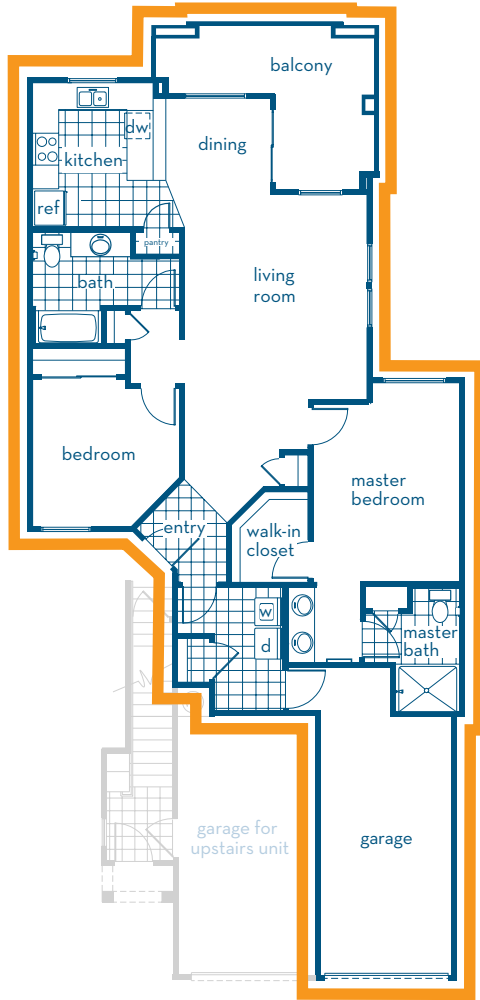

Ovation Floor Plan

Ground Floor Home
1195 Sq. Ft.

Second Floor Home
1292 Sq. Ft.

There may be deviations in the residence from sellers models, such as windows, doors, ceiling heights, square footage, and niches. Floor plan is for illustrative purposes only. Variations may exist. Seller reserves the right to change price and specifications without notice or obligation. Sales are controlled upon buyer receipt and acceptance of the Arizona Department of Real Estate Subdivision Report. Starcon ROC #209648