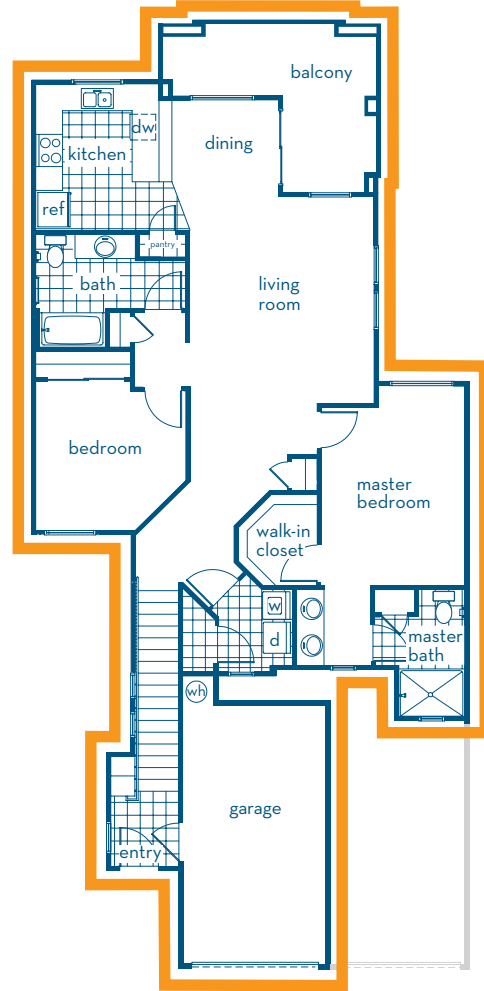

Ovation Floor Plan

Ground Floor Home
1195 Sq. Ft.

Second Floor Home
1292 Sq. Ft.

There may be deviations in the residence from sellers models, such as windows, doors, ceiling heights, square footage, and niches. Floor plan is for illustrative purposes only. Variations may exist. Seller reserves the right to change price and specifications without notice or obligation. Sales are controlled upon buyer receipt and acceptance of the Arizona Department of Real Estate Subdivision Report. Starcon ROC #209648