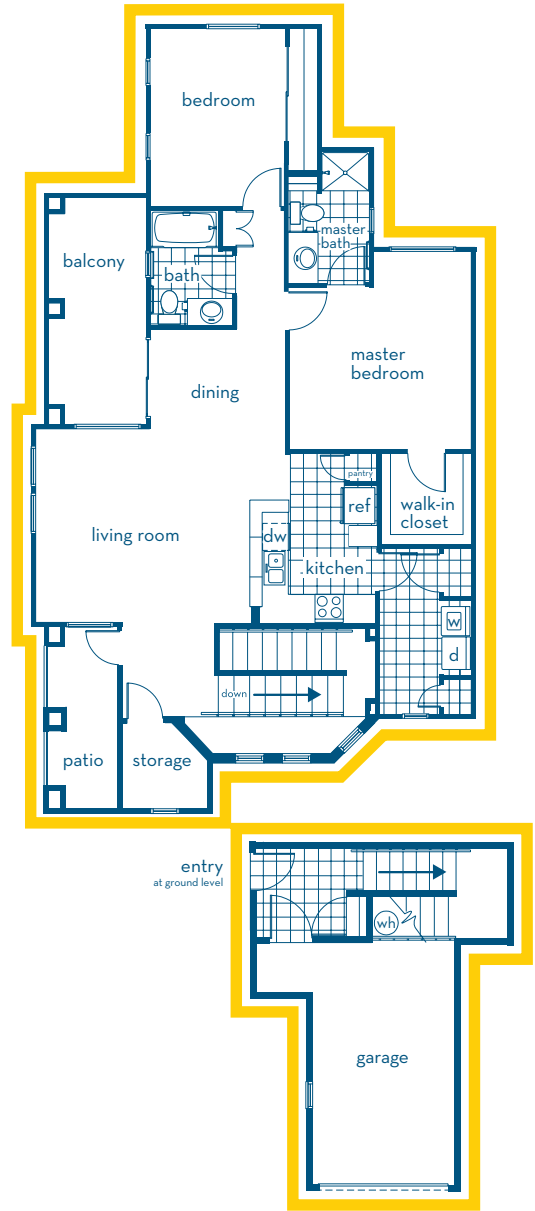

Tribute Floor Plan

Ground Floor Home
1042 Sq. Ft.

Second Floor Home
1246 Sq. Ft.

There may be deviations in the residence from sellers models, such as windows, doors, ceiling heights, square footage, and niches. Floor plan is for illustrative purposes only. Variations may exist. Seller reserves the right to change price and specifications without notice or obligation. Sales are controlled upon buyer receipt and acceptance of the Arizona Department of Real Estate Subdivision Report. Starcon ROC #209648