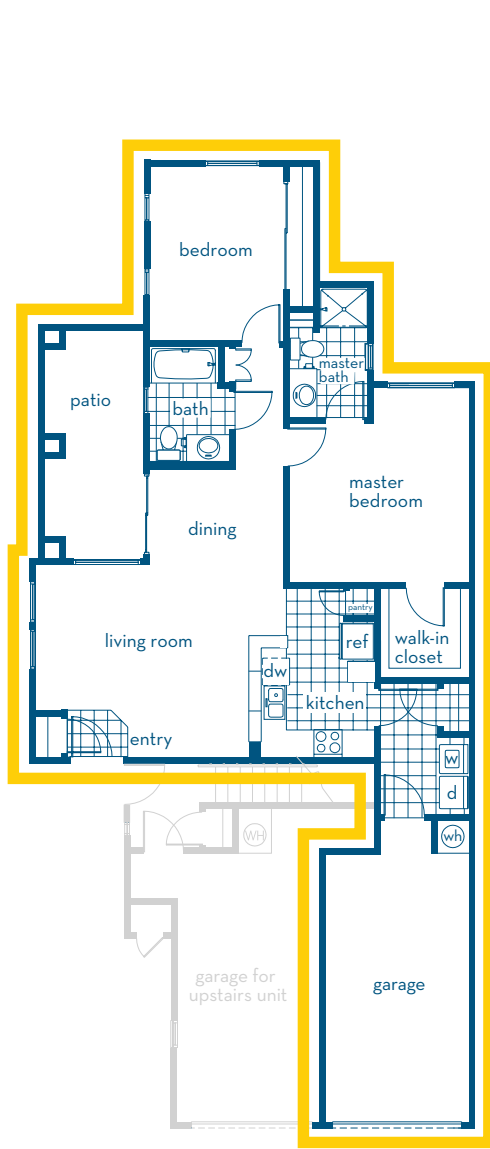

Tribute Floor Plan

Ground Floor Home
1042 Sq. Ft.

Second Floor Home
1246 Sq. Ft.

There may be deviations in the residence from sellers models, such as windows, doors, ceiling heights, square footage, and niches. Floor plan is for illustrative purposes only. Variations may exist. Seller reserves the right to change price and specifications without notice or obligation. Sales are controlled upon buyer receipt and acceptance of the Arizona Department of Real Estate Subdivision Report. Starcon ROC #209648