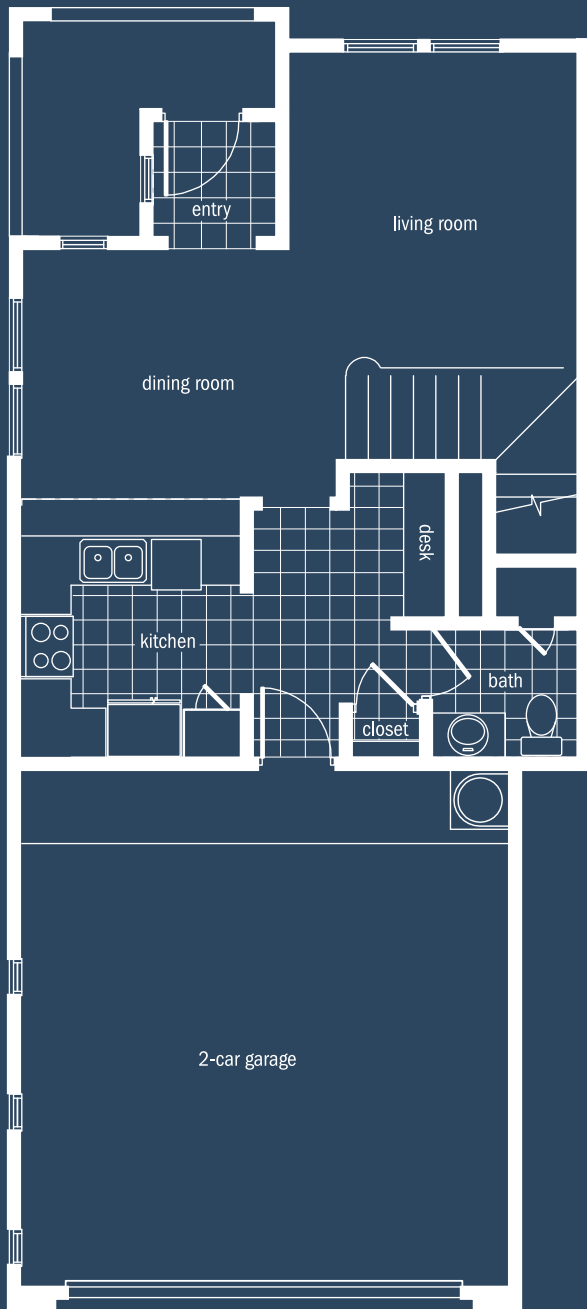

Royal Floor Plan

1st floor entry

2 levels

2 bedroom · 2.5 bath

2-car garage

1217 square feet

1st Floor Living Area

2nd Floor Living Area