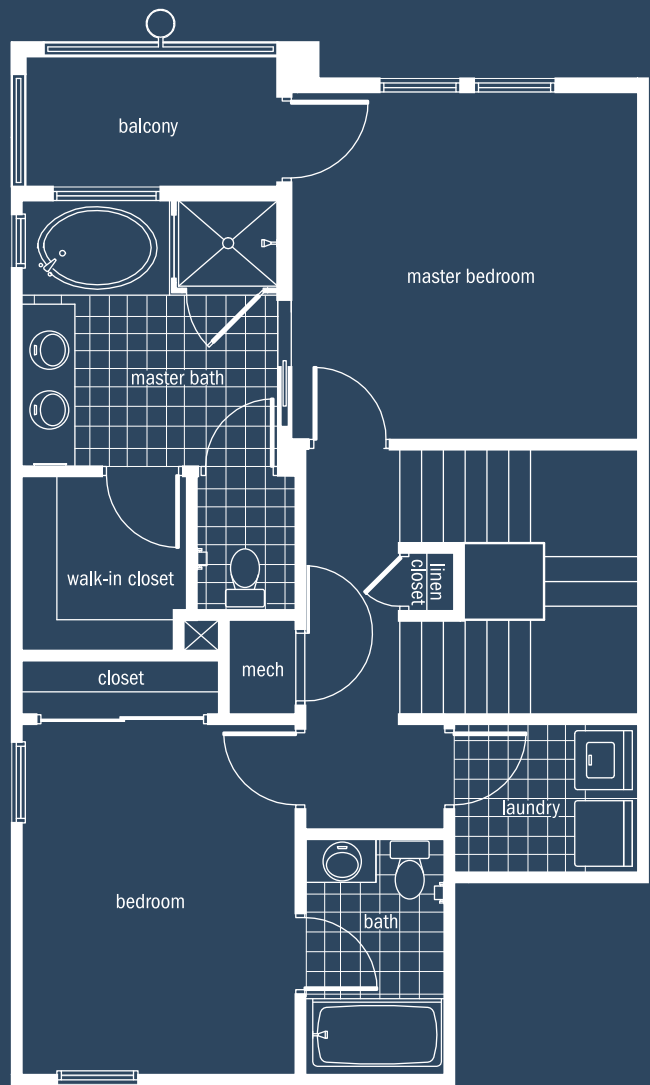

Royal Floor Plan

1st floor entry

2 levels

2 bedroom · 2.5 bath

2-car garage

1217 square feet

1st Floor Living Area

2nd Floor Living Area