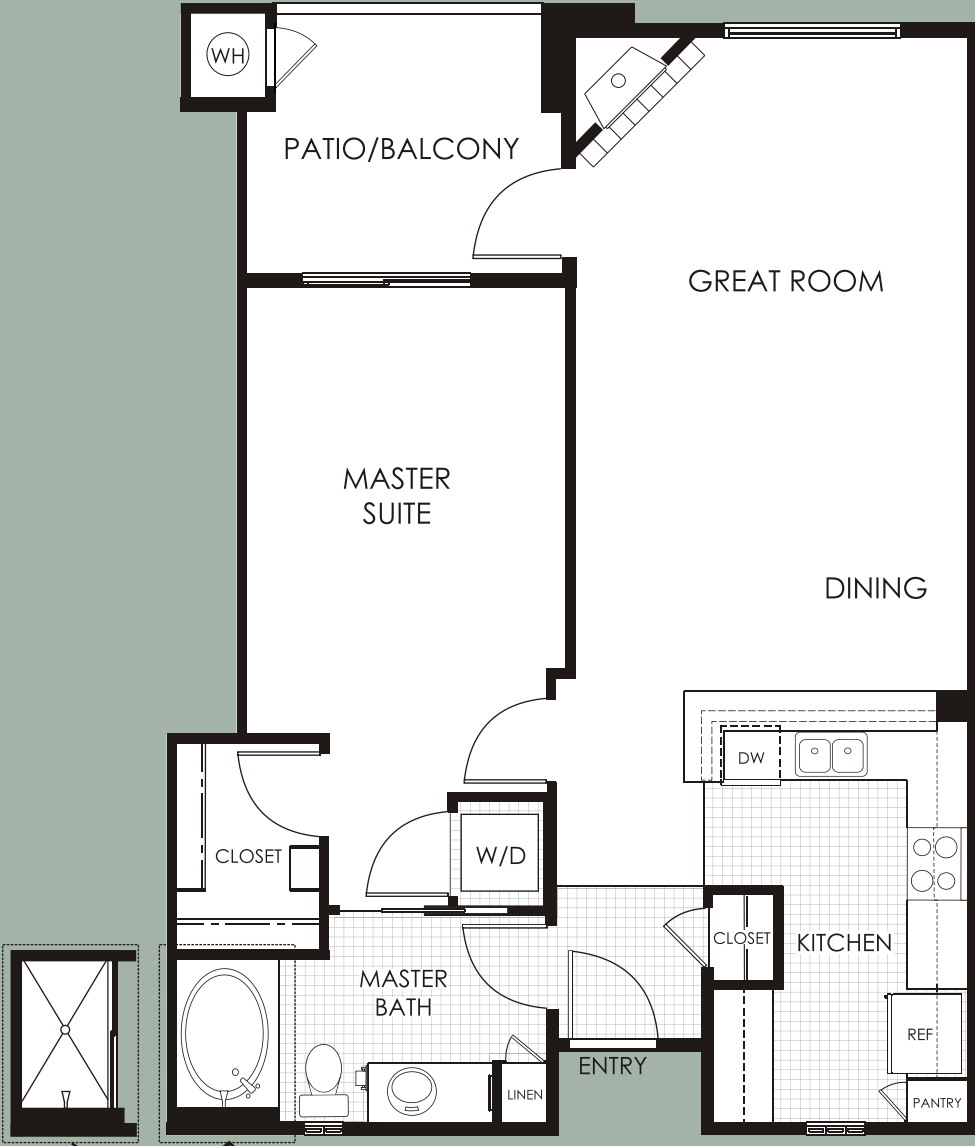

aderra

CONDOMINIUM RESIDENCES

indigo

1 Bedroom, 1 Bath
811 Sq. Ft

Optional step-in shower