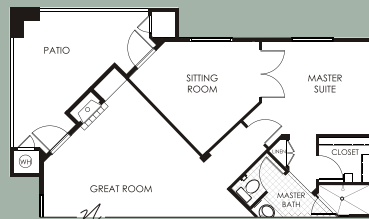

aderra

CONDOMINIUM RESIDENCES

azure

2 Bedroom, 2 Bath with Study
1284 Sq. Ft

Sitting Room Option