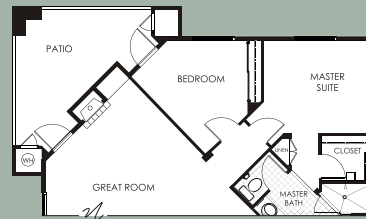

3 Bedroom Option