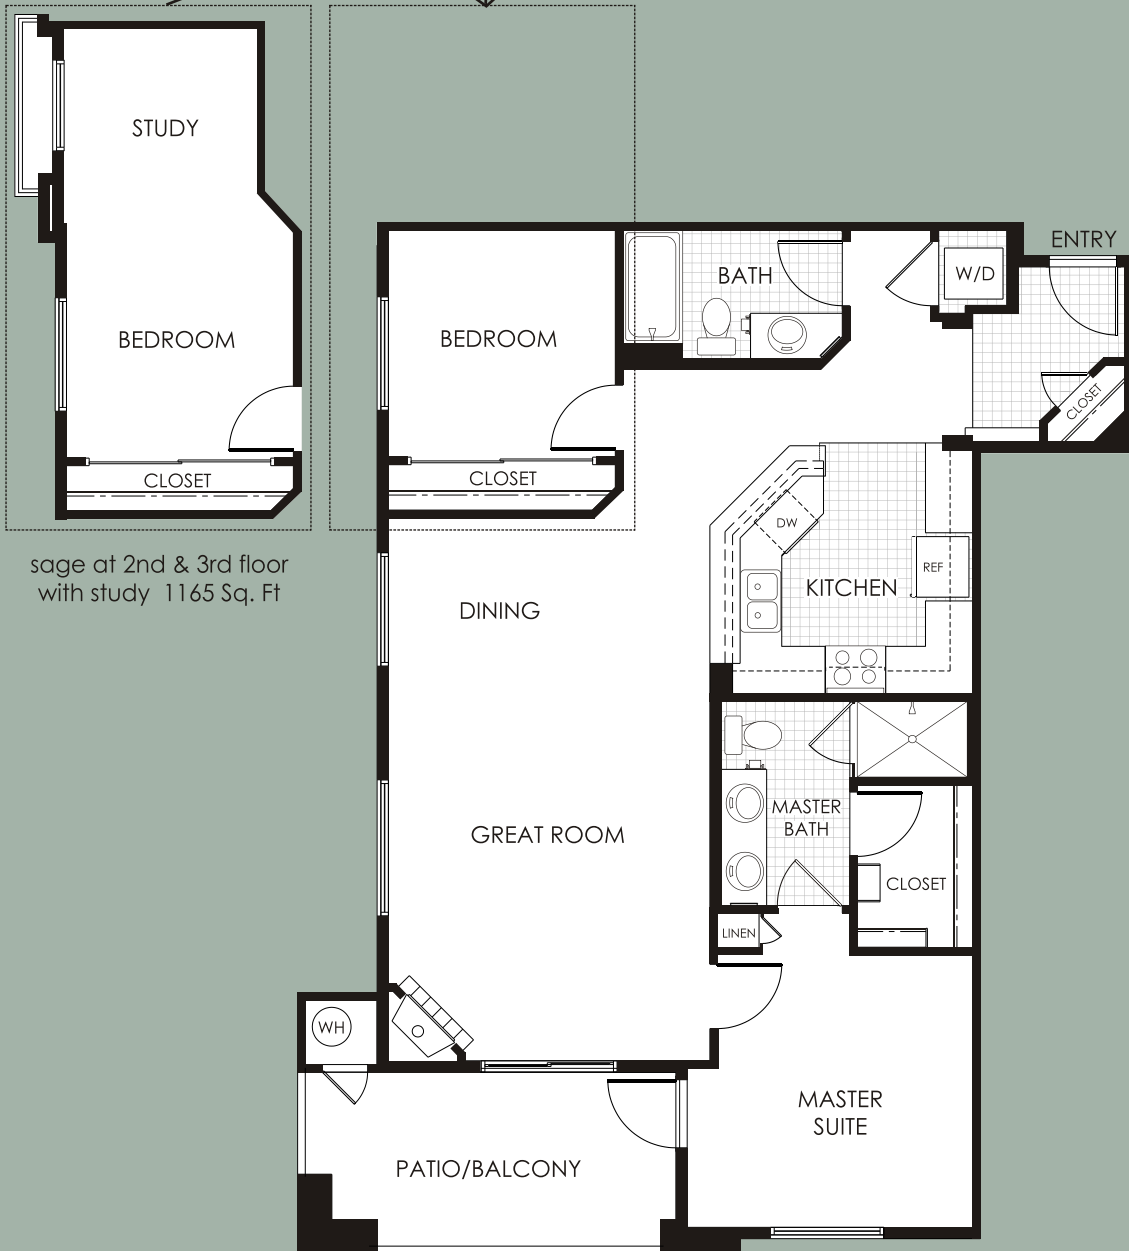

aderra

CONDOMINIUM RESIDENCES

sage

2 Bedroom, 2 Bath
1083 Sq. Ft

sage at 2nd & 3rd floor
with study 1165 Sq. Ft

STARPOINTE